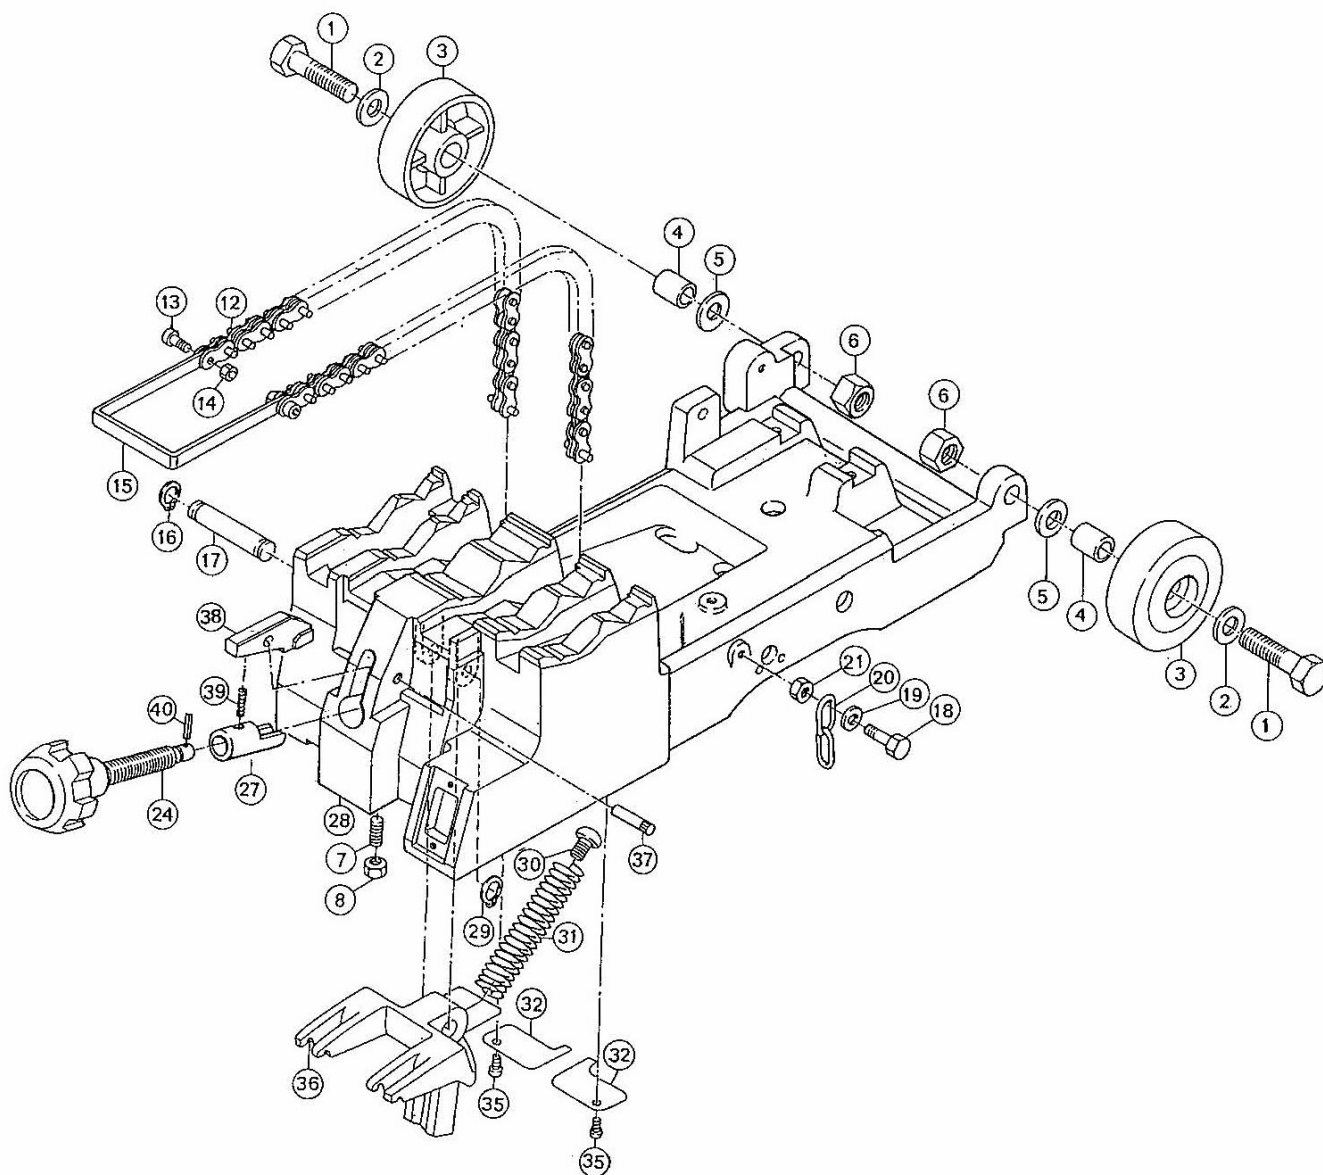

Chain vise (BSR)

No. 056710Z_056711Z_56717_56718

dated: 06/14

Item no.	Description	Article no.	Quantity	Price (€)
1	Stop bolt 16 x 65	81374	2	o.r.
2	Washer 16	81382	2	o.r.
3	Caster	81466	2	o.r.
4	Caster collar	81467	2	o.r.
5	Washer 16	81382	2	o.r.
6	U nut 16	81379	2	o.r.
7	Hex screw 6 x 25	81376	1	o.r.
8	Hex nut 6	81031	1	o.r.
12	Chain	81469	2	o.r.
13	Hex bolt 5 x 15	85862	1	o.r.
14	U nut 5	81036	1	o.r.
15	Chain handle	81460	1	o.r.
16	Snap-ring c s-15	H98199	1	o.r.
17	Clamp rod	81354	1	o.r.
18	Stop bolt	81358	1	o.r.
19	Washer 8	85949	1	o.r.
20	Hook chain	81360	1	o.r.
21	Hex nut 8	85793	1	o.r.
24	Clamp knob complete	81441	1	o.r.
27	Guide bush	81417	1	o.r.
28	Chain vise body	81416	1	o.r.
29	Snap-ring c s-15	H98199	1	o.r.
30	Pan-head screw 8 x 15	81383	1	o.r.
31	Clamper spring	81481	1	o.r.
32	Chain support plate	81483	2	o.r.
35	Pan-head screw 6 x 10	83508	2	o.r.
36	Clamper	81446	1	o.r.
37	Pin	81359	1	o.r.
38	Clamp bolt guide	81435	1	o.r.
39	Spring	81418	1	o.r.
40	Spring pin 5 x 20	81394	1	o.r.
SET	Chain complete (12-15)	81459	1	o.r.

IMPORTANT! To assure safety and reliability, repairs, maintenance and adjustment must be preformed by ROTHENBERGER Kelkheim or authorized Service-Centers. Always use Original-Service-Parts. Order your accessories and spare parts from your specialist retailer or using our Service After Sales hotline

Tel. +49 6195 - 800 **8200**

Fax: +49 6195 - 800 **7491**

✉ service@rothenberger.com