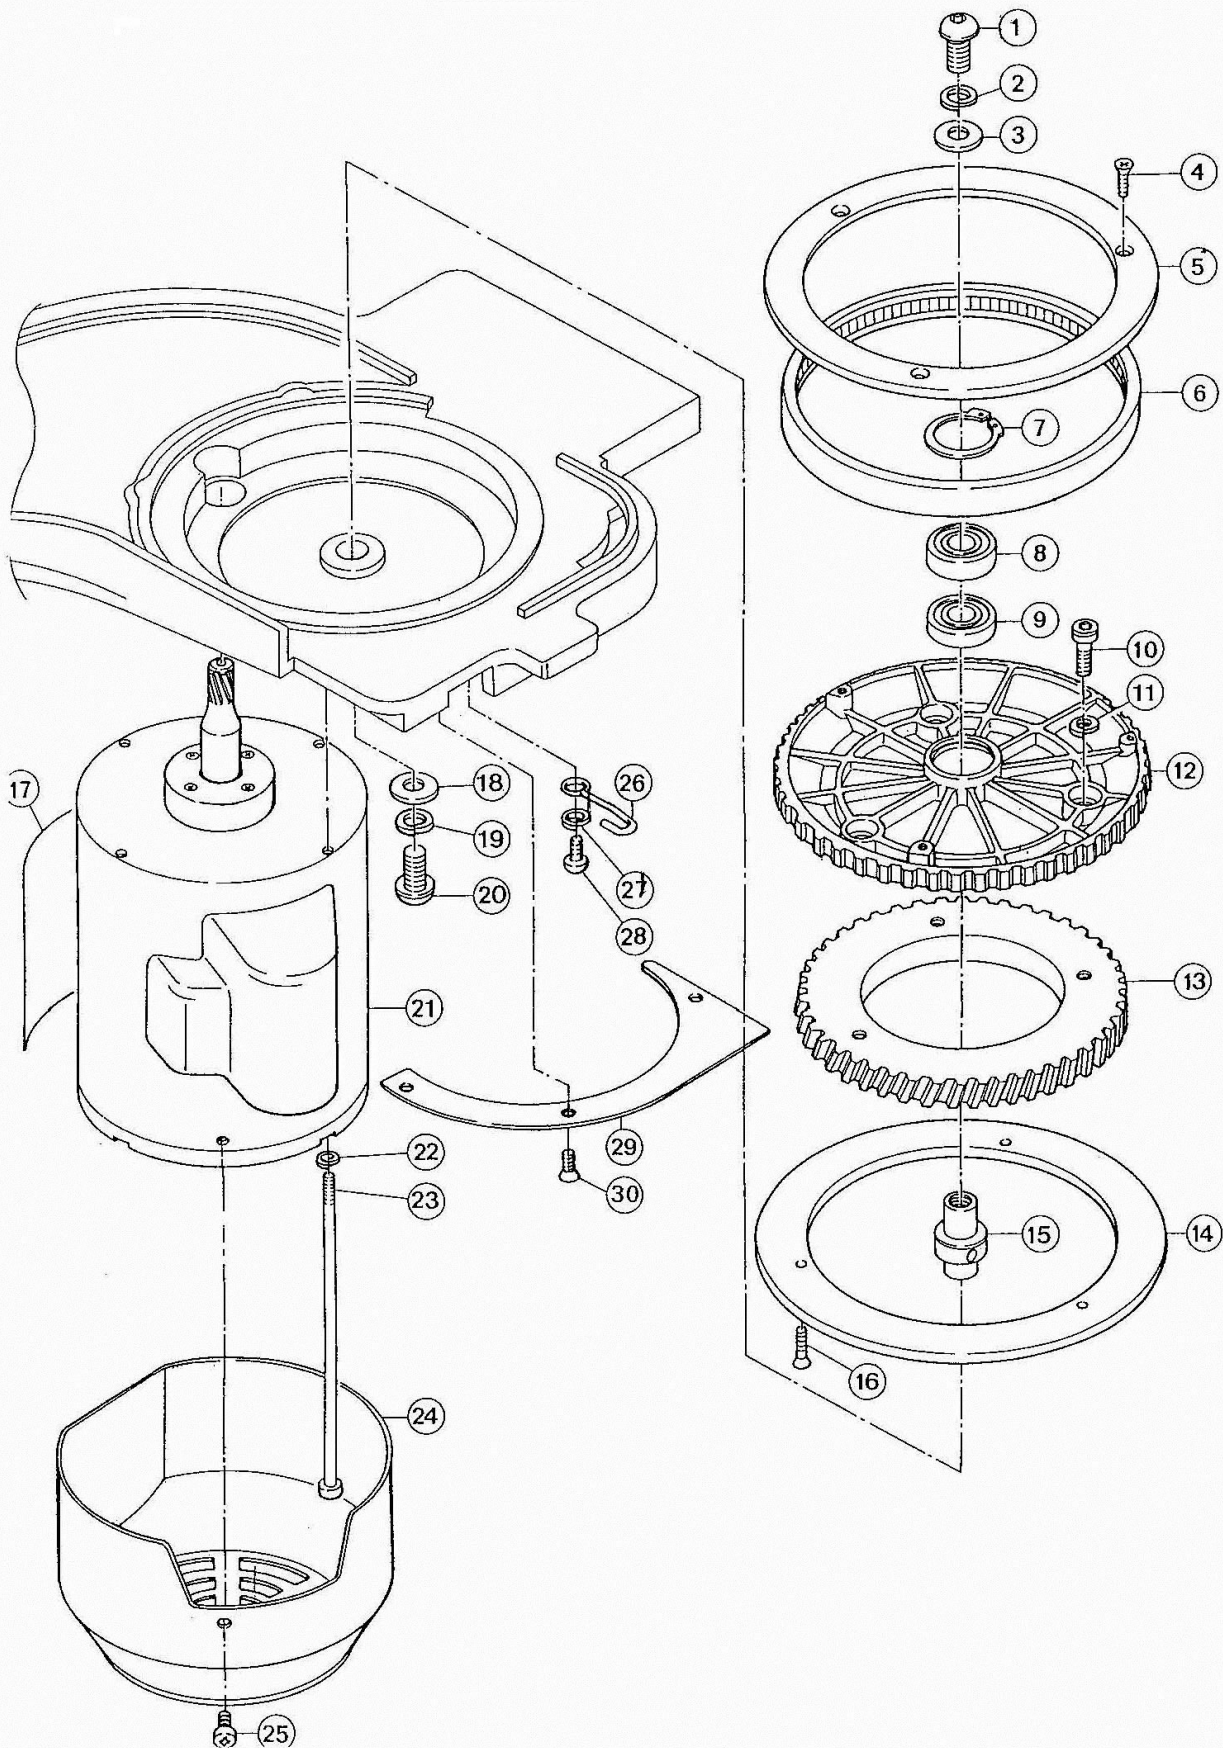

Item no.	Description	Article no.	Quantity	Price (€)
1	Button bolt 10 x 20	81387	1	o.r.
2	Spring washer 10	H98272	1	o.r.
3	Washer 10	85816	1	o.r.
4	Button bolt 6 x 18	81500	3	o.r.
5	Blade support for pulley	81491	1	o.r.
6	Pulley rubber	81233	1	o.r.
7	Snap-ring irtw32	81397	1	o.r.
8	Ball bearing 6002ZZ	T855287	1	o.r.
9	Ball bearing 6002ZZ	T855287	1	o.r.
10	Hex bolt 6 x 20	83782	3	o.r.
11	Spring washer 6	86887	6	o.r.
12	Driving pulley	81502	1	o.r.
13	Driving gear	81161	1	o.r.
14	Blade support	81503	1	o.r.
15	Pulley shaft	81353	1	o.r.
16	Cap screw 4 x 16	81389	3	o.r.
17	Load adjust sticker	81427	1	o.r.
18	Washer 10	85816	1	o.r.
19	Spring washer 10	H98272	1	o.r.
20	Button bolt 10 x 20	81387	1	o.r.
21	Motor 100V complete (17, 21-25/set)	81411	1	o.r.
21	Motor 110V complete (17, 21-25/set)	81431	1	o.r.
21	Motor 220/230V complete (17, 21-25/set)	81432	1	o.r.
22	Spring washer 5	84094	4	o.r.
23	Pan-head screw 5 x 175	81392	4	o.r.
24	Motor cover	81498	1	o.r.
25	Tapping screw	81393	1	o.r.
26	Chain hook	81495	1	o.r.
27	Spring washer 8	85935	1	o.r.
28	Button bolt 8 x 18	81385	1	o.r.
29	Guide plate	81412	1	o.r.
30	Pan-head screw 6 x 10	83508	3	o.r.
SET	Driving pulley complete (1-16)	81439	1	o.r.

IMPORTANT! To assure safety and reliability, repairs, maintenance and adjustment must be performed by ROTHENBERGER Kelkheim or authorized Service-Centers. Always use Original-Service-Parts. Order your accessories and spare parts from your specialist retailer or using our Service After Sales hotline

Tel. +49 6195 - 800 **8200**

Fax: +49 6195 - 800 **7491**

✉ service@rothenberger.com