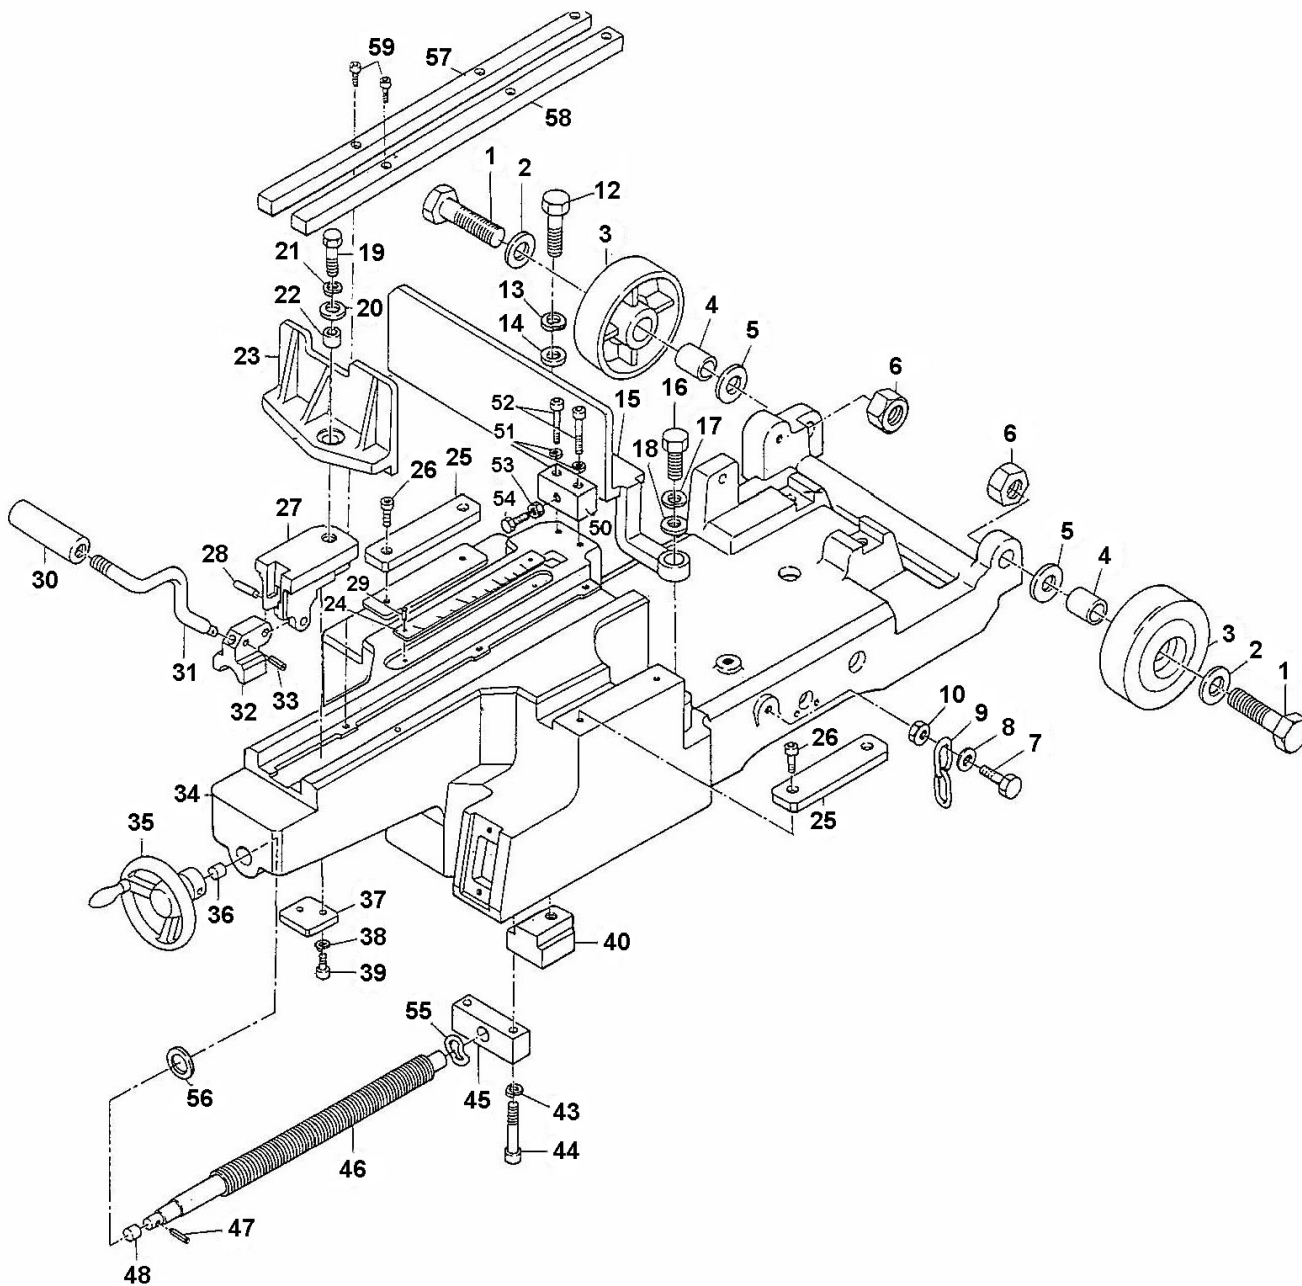

Flat vise (BSP)

No. 056710Z_056711Z_56717_56718

dated: 11/14

Flat vise (BSP)

dated: 11/14

No. 056710Z_056711Z_56717_56718

Item no.	Description	Article no.	Quantity	Price (€)
1	Stop bolt 16 x 65	81374	2	o.r.
2	Washer 16	81382	2	o.r.
3	Caster	81466	2	o.r.
4	Caster collar	81467	2	o.r.
5	Washer 16	81382	2	o.r.
6	U nut 16	81379	2	o.r.
7	Stop bolt	81358	1	o.r.
8	Washer 8	85949	1	o.r.
9	Hook chain	81360	1	o.r.
10	Hex nut 8	85793	1	o.r.
12	Stop bolt 10 x 40	81372	1	o.r.
13	Spring washer 10	H98272	1	o.r.
14	Washer 10	83966	1	o.r.
15	Flat vise R	81505	1	o.r.
16	Stop bolt 10 x 35	81015	1	o.r.
17	Spring washer 10	H98272	1	o.r.
18	Washer 10	83966	1	o.r.
19	Stop bolt 10 x 40	81372	1	o.r.
20	Washer 10	83966	1	o.r.
21	Spring washer 10	H98272	1	o.r.
22	Collar	81355	1	o.r.
23	Flat vise F	81479	1	o.r.
24	Scale plate	81490	1	o.r.
25	Vise plate	81475	2	o.r.
26	Hex bolt 6 x 10	81375	4	o.r.
27	Slider	81480	1	o.r.
28	Pin	81357	1	o.r.
29	Plate tack 2 x 4.8	86255	3	o.r.
30	Bar grip kdc-10	81363	1	o.r.
31	Guide rod	81476	1	o.r.
32	Feed screw guide	84047	1	o.r.
33	Spring pin 3.5 x 12	88597	1	o.r.
34	Flat vise body	81454	1	o.r.
35	Clamp handle	81356	1	o.r.
36	Oilless dry metal 70b-1525	81399	1	o.r.
37	Support block	81471	1	o.r.
38	Spring washer 6	83651	2	o.r.
39	Hex bolt 6 x 18	83501	2	o.r.
40	Tightening plate	81436	1	o.r.
43	Spring washer 6	85811	2	o.r.
44	Hex bolt 6 x 40	81623	2	o.r.
45	Feed screw support	81478	1	o.r.
46	Feed screw	81477	1	o.r.
47	Spring pin 6 x 25	84674	1	o.r.
48	Oilless dry metal 70b-1525	81399	1	o.r.
50	Stopper	81499	1	o.r.
51	Hex bolt 6 x 30	84192	2	o.r.
52	Spring washer 6	85811	2	o.r.
53	Hex nut 6	85873	1	o.r.
54	Stop bolt 6 x 25	81370	1	o.r.
55	Corrugated washer 14	81381	1	o.r.
56	Thrust washer as1528	86754	1	o.r.
57	Guide rail a	81488	1	o.r.
58	Guide rail b	81489	1	o.r.
59	Hex bolt 6 x 10	81375	6	o.r.

IMPORTANT! To assure safety and reliability, repairs, maintenance and adjustment must be preformed by ROTHENBERGER Kelkheim or authorized Service-Centers. Always use Original-Service-Parts. Order your accessories and spare parts from your specialist retailer or using our Service After Sales hotline