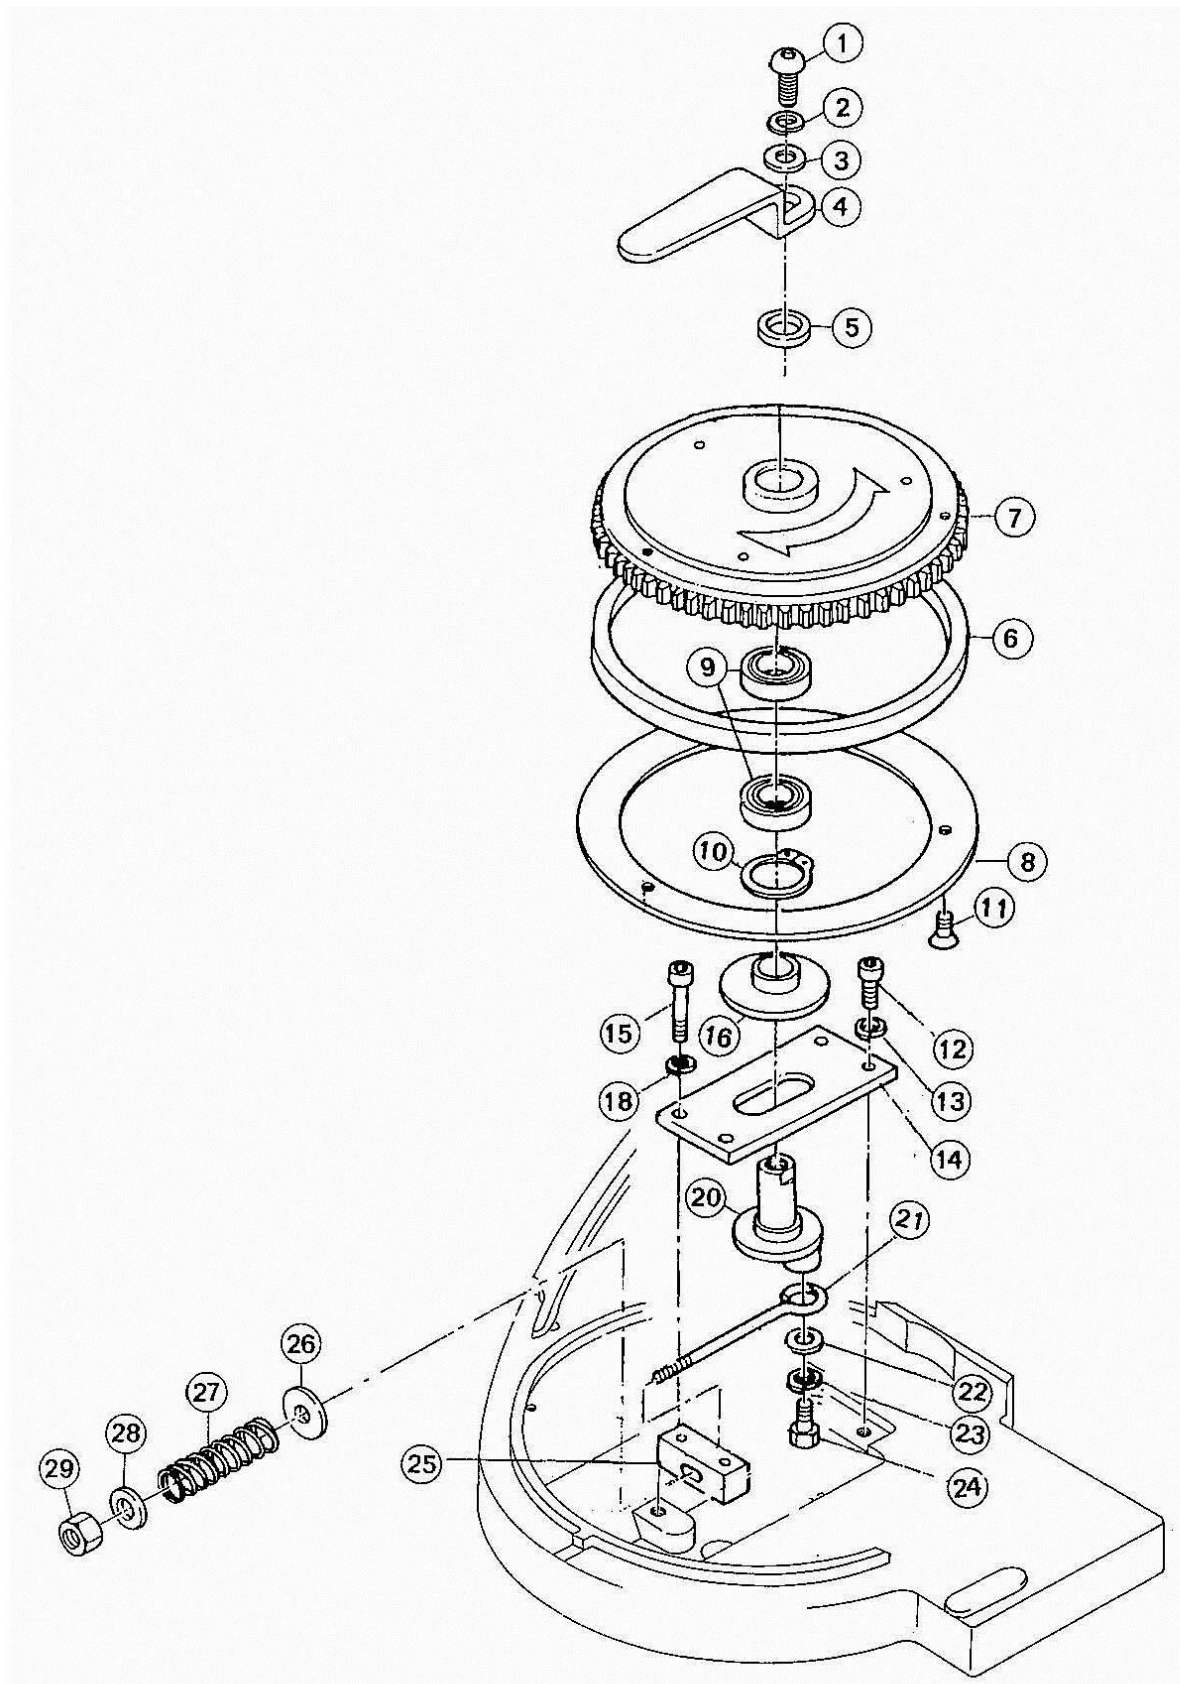

Tension

No. 056710Z_056711Z_56717_56718

dated: 08/14

Item no.	Description	Article no.	Quantity	Price (€)
1	Button bolt 8 x 20	81386	1	o.r.
2	Spring washer 8	85935	1	o.r.
3	Washer 8	85815	1	o.r.
4	Tension handle	81463	1	o.r.
5	Handle collar	81462	1	o.r.
6	Pulley rubber	81233	1	o.r.
7	Following pulley	81497	1	o.r.
8	Pulley blade support	81496	1	o.r.
9	Ball bearing 6002ZZ	T855287	2	o.r.
10	Snap-ring irtw32	81397	1	o.r.
11	Cap screw 4 x 16	81389	3	o.r.
12	Hex bolt 6 x 20	83782	2	o.r.
13	Spring washer 6	85811	2	o.r.
14	Tension guide	81443	1	o.r.
15	Hex bolt 6 x 40	81623	2	o.r.
16	Pulley collar	81461	1	o.r.
18	Spring washer 6	85811	2	o.r.
20	Tension cam	81445	1	o.r.
21	Tension bolt	81504	1	o.r.
22	Washer 10	85816	1	o.r.
23	Spring washer 10	H98272	1	o.r.
24	Hex bolt 10 x 12	81377	1	o.r.
25	Tension block	81444	1	o.r.
26	Washer	81509	1	o.r.
27	Spring	81366	1	o.r.
28	Mn washer	81501	1	o.r.
29	U nut 8	86890	1	o.r.
SET	Following pulley complete (6-11)	81440	1	o.r.

IMPORTANT! To assure safety and reliability, repairs, maintenance and adjustment must be preformed by ROTHENBERGER Kelkheim or authorized Service-Centers. Always use Original-Service-Parts. Order your accessories and spare parts from your specialist retailer or using our Service After Sales hotline

Tel. +49 6195 - 800 **8200**

Fax: +49 6195 - 800 **7491**

✉ service@rothenberger.com