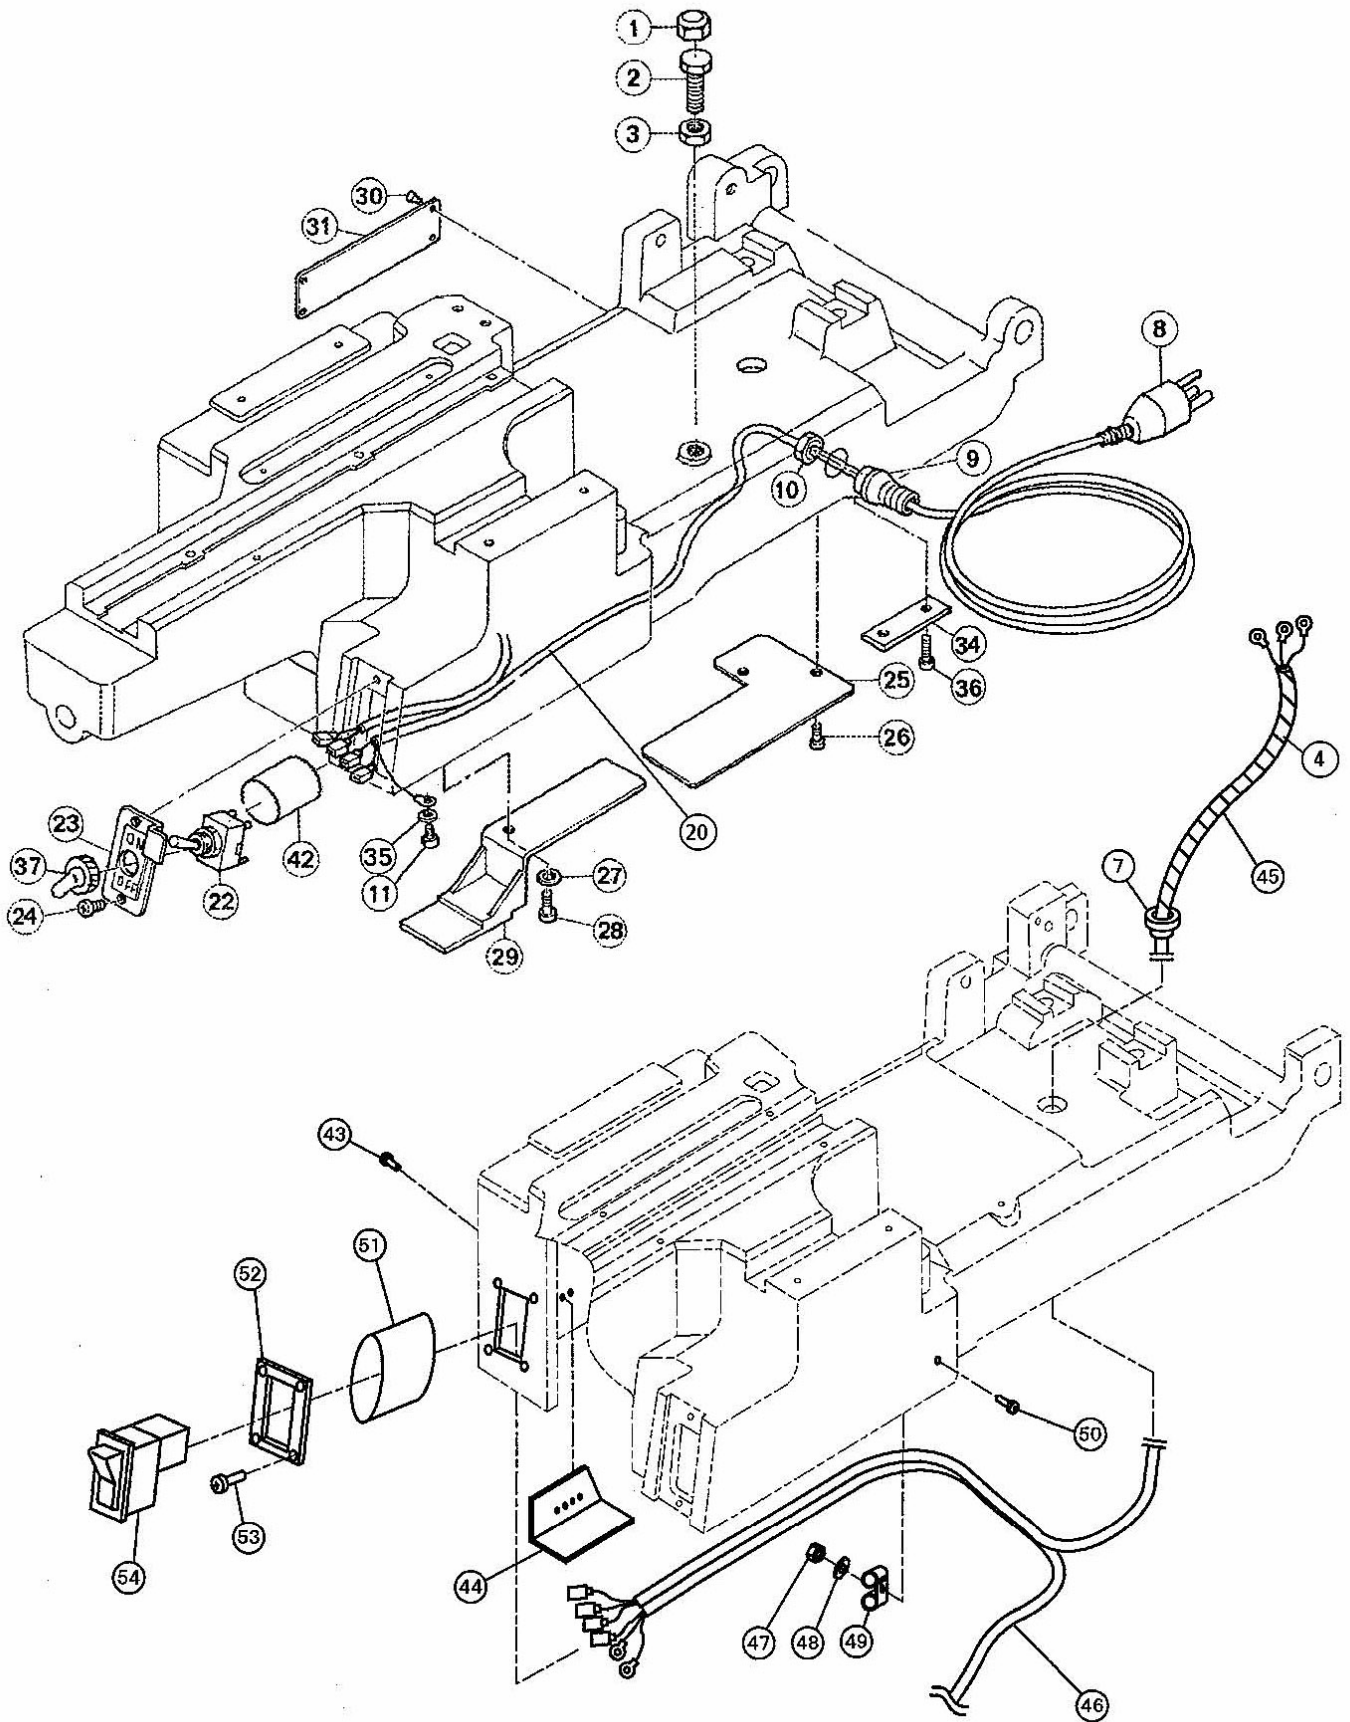

Switch (BSP)

No. 056710Z_056711Z_56717_56718

dated: 06/14

Item no.	Description	Article no.	Quantity	Price (€)
1	Stopper rubber	81447	1	o.r.
2	Stop bolt 10 x 30	81371	1	o.r.
3	Hex nut 10	83792	1	o.r.
4	Spiral tube tp-9	81400	1	o.r.
7	Bushing nb15	81364	1	o.r.
8	Power cord	81484	1	o.r.
9	Connector pf 1/2	87094	1	o.r.
10	Connector nut pf 1/2	81362	1	o.r.
11	Pan head screw 6 x 8	81669	1	o.r.
20	Switch cord OLD (680mm)	81456	1	o.r.
20	Switch cord NEW (980mm)	81494	1	o.r.
22	Toggle switch et 215 I10	81235	1	o.r.
23	Switch plate	81493	1	o.r.
24	Pan head screw 6 x 10	83508	2	o.r.
25	Protector back plate	81487	1	o.r.
26	Pan head screw 6 x 10	83508	3	o.r.
27	Washer 6	83512	1	o.r.
28	Pan head screw 6 x 10	83508	1	o.r.
29	Switch back plate	81473	1	o.r.
30	Plate tack 2 x 4.8	86255	4	o.r.
31	Machine plate	81506	1	o.r.
34	Cord stopper plate	81492	1	o.r.
35	Paint cutting washer 6	81668	1	o.r.
36	Pan head screw 6 x 15	81384	2	o.r.
37	Rubber cap wd 1911	81401	1	o.r.
42	Tube 30-15-1	81361	1	o.r.
43	Pan head screw 6 x 15	85885	2	o.r.
44	Switch protector	81457	1	o.r.
45	Motor cord	81507	1	o.r.
46	Switch cord	81508	1	o.r.
47	Hex nut 4	F88494	1	o.r.
48	Washer 4	85968	1	o.r.
49	Cable clamp nk-5n	81369	2	o.r.
50	Pan head screw 4 x 20	81384	1	o.r.
51	Tube npe 50-25-2	81368	1	o.r.
52	Switch plate a	81458	1	o.r.
53	Pan head screw 6 x 10	83508	4	o.r.
54	Switch 3120f55dp7tiw04d	81237	1	o.r.

IMPORTANT! To assure safety and reliability, repairs, maintenance and adjustment must be performed by ROTHENBERGER Kelkheim or authorized Service-Centers. Always use Original-Service-Parts. Order your accessories and spare parts from your specialist retailer or using our Service After Sales hotline

Tel. +49 6195 - 800 **8200**

Fax: +49 6195 - 800 **7491**

✉ service@rothenberger.com