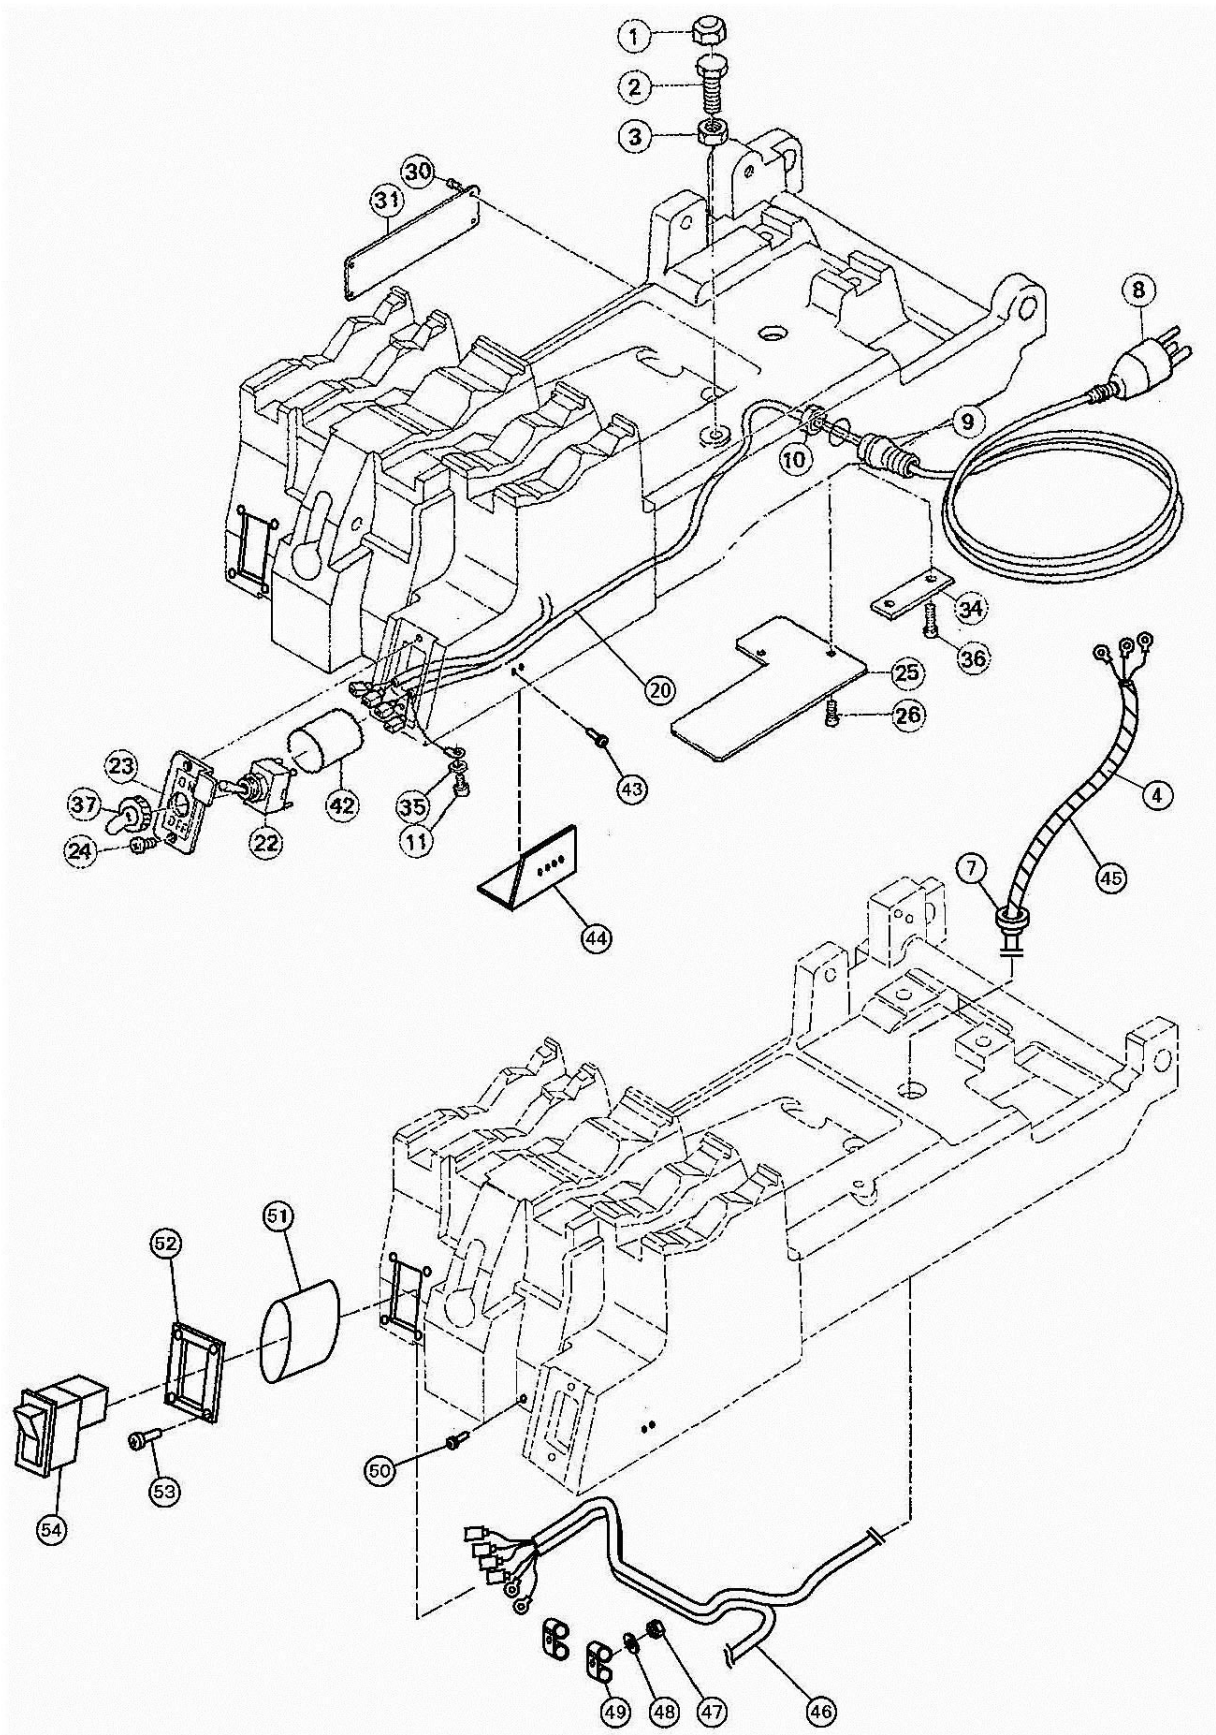

Switch (BSR)

No. 056710Z_056711Z_56717_56718

dated: 06/14

Item no.	Description	Article no.	Quantity	Price (€)
1	Stopper rubber	81447	1	o.r.
2	Stop bolt 10 x 30	81371	1	o.r.
3	Hex nut 10	83792	1	o.r.
4	Spiral tube tp-9	81400	1	o.r.
7	Bushing nb15	81364	1	o.r.
8	Power cord	81484	1	o.r.
9	Connector pf 1/2	87094	1	o.r.
10	Connector nut pf 1/2	81362	1	o.r.
11	Pan head screw 6 x 8	81669	1	o.r.
20	Switch cord OLD (680mm)	81456	1	o.r.
20	Switch cord NEW (980mm)	81494	1	o.r.
22	Toggle switch et 215 I10	81235	1	o.r.
23	Switch plate	81493	1	o.r.
24	Pan head screw 6 x 10	83508	2	o.r.
25	Protector back plate	81487	1	o.r.
26	Pan head screw 6 x 10	83508	3	o.r.
27	Washer 6	83512	1	o.r.
28	Pan head screw 6 x 10	83508	1	o.r.
29	Switch back plate	81473	1	o.r.
30	Plate tack 2 x 4.8	86255	4	o.r.
31	Machine plate	81419	1	o.r.
34	Cord stopper plate	81492	1	o.r.
35	Paint cutting washer 6	81668	1	o.r.
36	Pan head screw 6 x 15	81384	2	o.r.
37	Rubber cap wd 1911	81401	1	o.r.
42	Tube 30-15-1	81361	1	o.r.
43	Pan head screw 6 x 15	85885	4	o.r.
44	Switch protector	81457	2	o.r.
45	Motor cord	81455	1	o.r.
46	Switch cord	81456	1	o.r.
47	Hex nut 4	F88494	2	o.r.
48	Washer 4	85968	2	o.r.
49	Cable clamp nk-5n	81369	4	o.r.
50	Pan head screw 4 x 20	81384	2	o.r.
51	Tube npe 50-25-2	81368	1	o.r.
52	Switch plate a	81458	1	o.r.
53	Pan head screw 6 x 10	83508	4	o.r.
54	Switch 3120f55dp7tiw04d	81237	1	o.r.

IMPORTANT! To assure safety and reliability, repairs, maintenance and adjustment must be performed by ROTHENBERGER Kelkheim or authorized Service-Centers. Always use Original-Service-Parts. Order your accessories and spare parts from your specialist retailer or using our Service After Sales hotline

Tel. +49 6195 - 800 **8200**

Fax: +49 6195 - 800 **7491**

✉ service@rothenberger.com