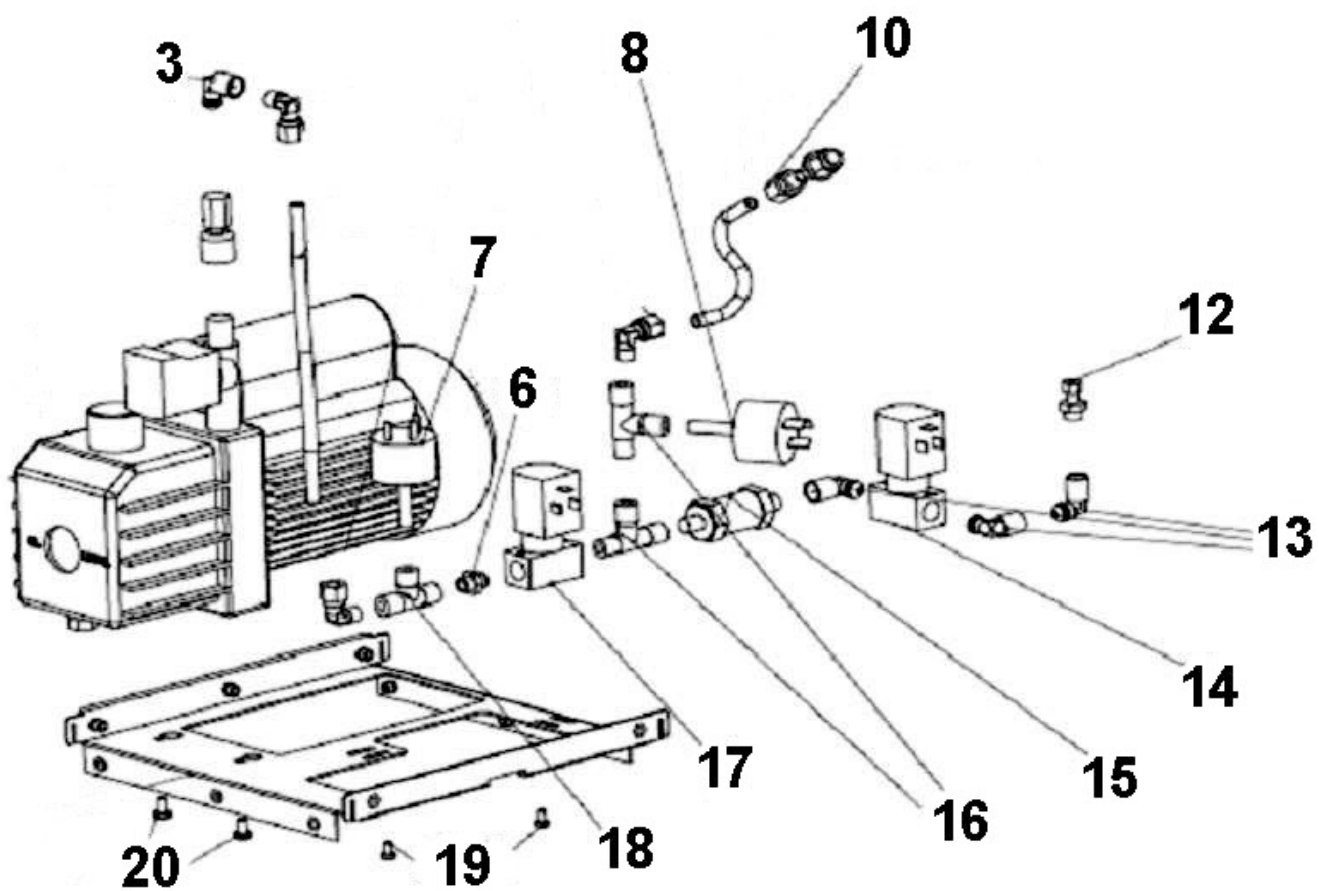

ROKLIMA MULTI 4F
No. 1000000138 / 184000

dated: 04/15

Item no.	Description	Article no.	Old article no.	Quantity
2	Electronic Scale 100 kg Ro-Klima	R17310451	-	1
7	Lens screw M5x10 DIN 7985	7510008	7510008	28
8	Grommet ring	R18101400	181014	1
10	Feeding wire 1,5 meter	R18204300	182043	1
12	Cylindrical screw M8x16 DIN912	H88061	H88061	2
13	Spring washer DIN7980 A8	H88254	H88254	2
14	Washer M8 DIN-125A	H98671	H98671	2
17	Polyamide tube	R18204200	182042	1
18	Straight male racor 1/8"	R18204100	182041	1
19	Shut-off valve 5/16"	182053	182053	1
22	Exit nut	R18102200	181022	1
23	Programmer label	R18202000	182020	1
24	Programmer base	R18201900	182019	1
25	Screw M3x10 DIN 965	R18205800	182058	4
27	General switch	R18202900	182029	1
28	Programmer 4f	R18302100	183021	1
30	Base	R18203000	182030	1
31	Screw 4,2x13 DIN 7504-N	R18204900	182049	8
32	Nut M4 DIN 6923	237002600	2370026	1
34	Screw M4X8 mm DIN 7985	F86282	F86282	3
35	Screw M4x8 DIN 965	862006000	8620060	4
36	Valve set (ROKLIMA Plus)	R18305000	183050	1
37	Outside closing	R18102300	-	1
38	Inner closer	R18102400	-	1
39	Retaining ring D/3,2 DIN-6799	R18103400	-	1

1000000138 / 184000

dated: 04/15

No. 1000000138 / 184000

Item no.	Description	Article no.	Old article no.	Quantity
3	Same bend female-male 1/8"	R18203300	182033	2
6	Double same join male 1/8"	R18203600	182036	1
7	Vacuum switch	R18202300	182023	1
8	Presostato	R18202500	182025	1
10	Straight inlet fitting male thread	R18204000	R182040	1
12	Straight male racor 1/8" D/4	R18204100	182041	1
13	Same bend female-male 1/8"	R18203300	182033	3
14	Solenoid valve	R18202600	182026	1
15	Non return valve	R18202700	182027	1
16	T same female-female side male	R18203400	182034	2
17	Electrovalve	R18202400	182024	1
18	T same female-female-female 1/8"	R18203500	182035	1
19	Screw M4X8 mm DIN 7985	F86282	F86282	2
20	Lens screw M5x10 DIN 7985	7510008	7510008	2
21	Mineral oil f. vacuum pumps, 1l	169200		1