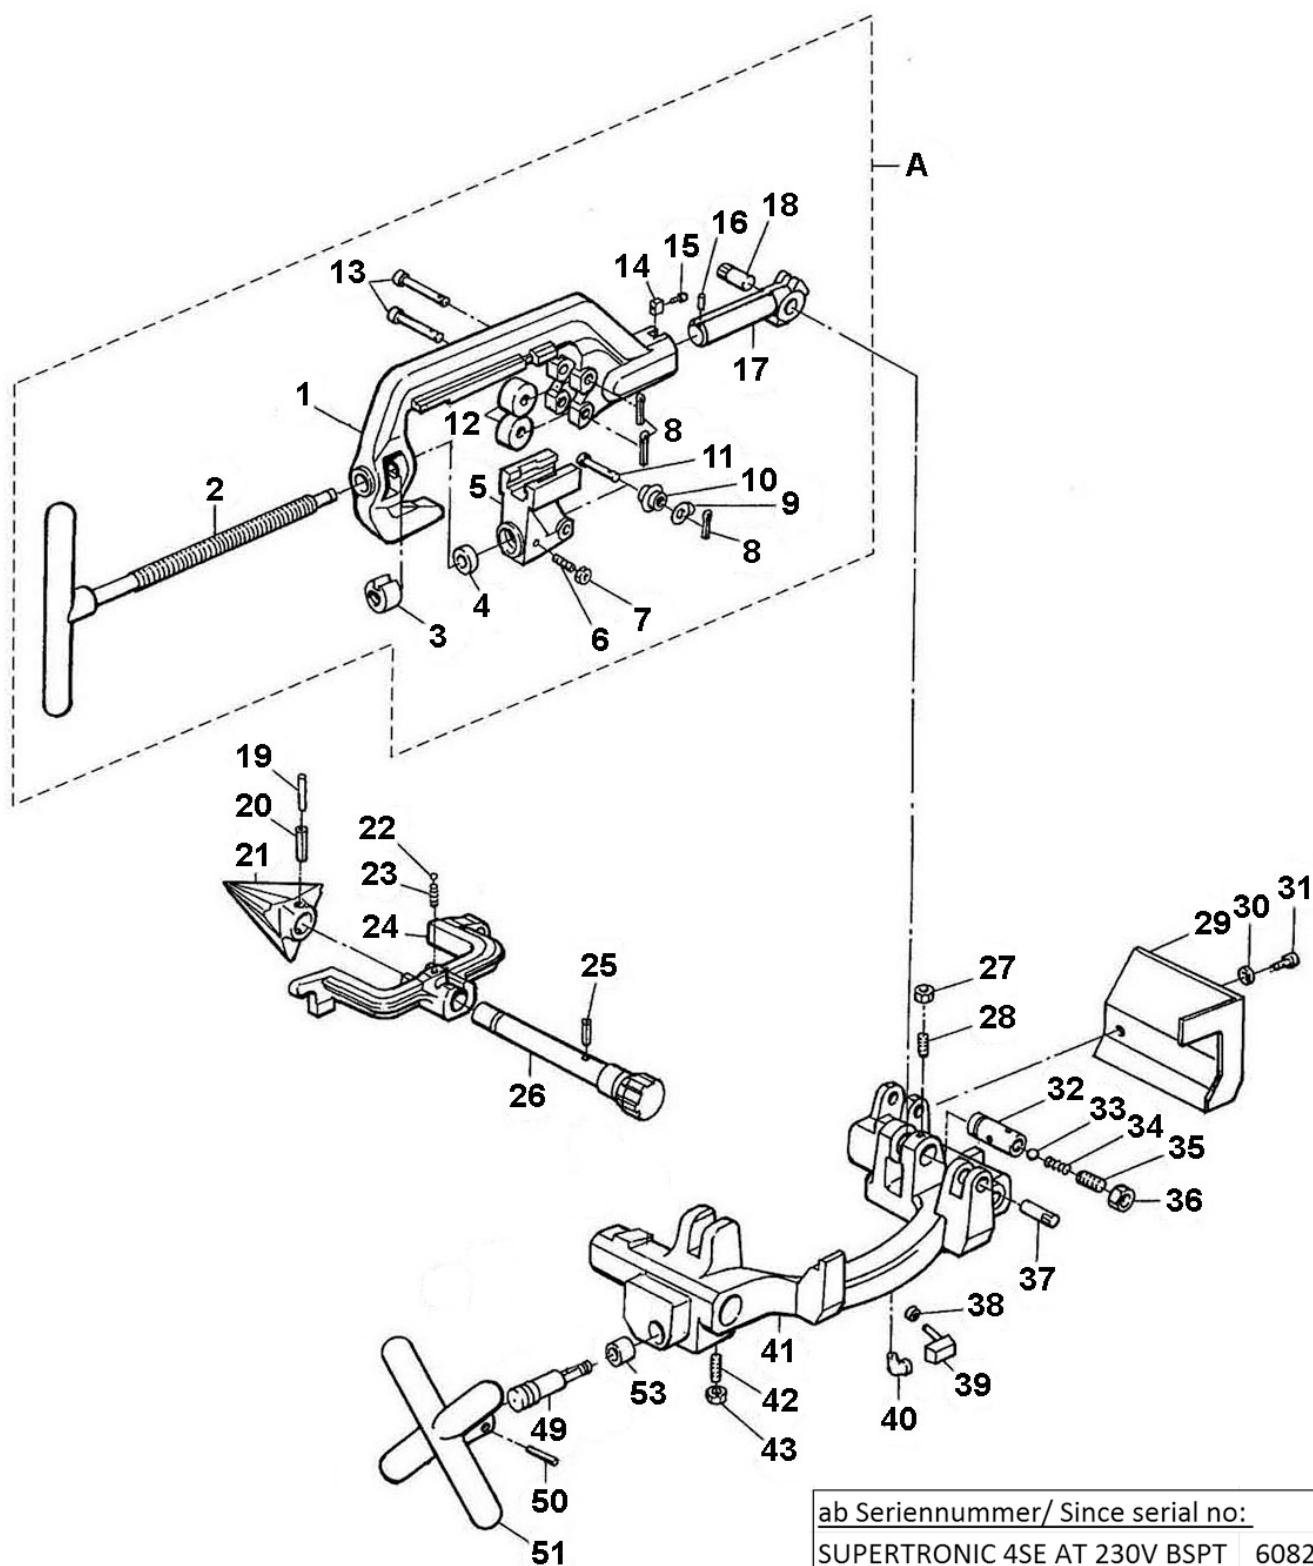

ab Seriennummer/ Since serial no:	
SUPERTRONIC 4SE AT 230V BSPT	608221
SUPERTRONIC 4SE AT 110V BSPT	701201