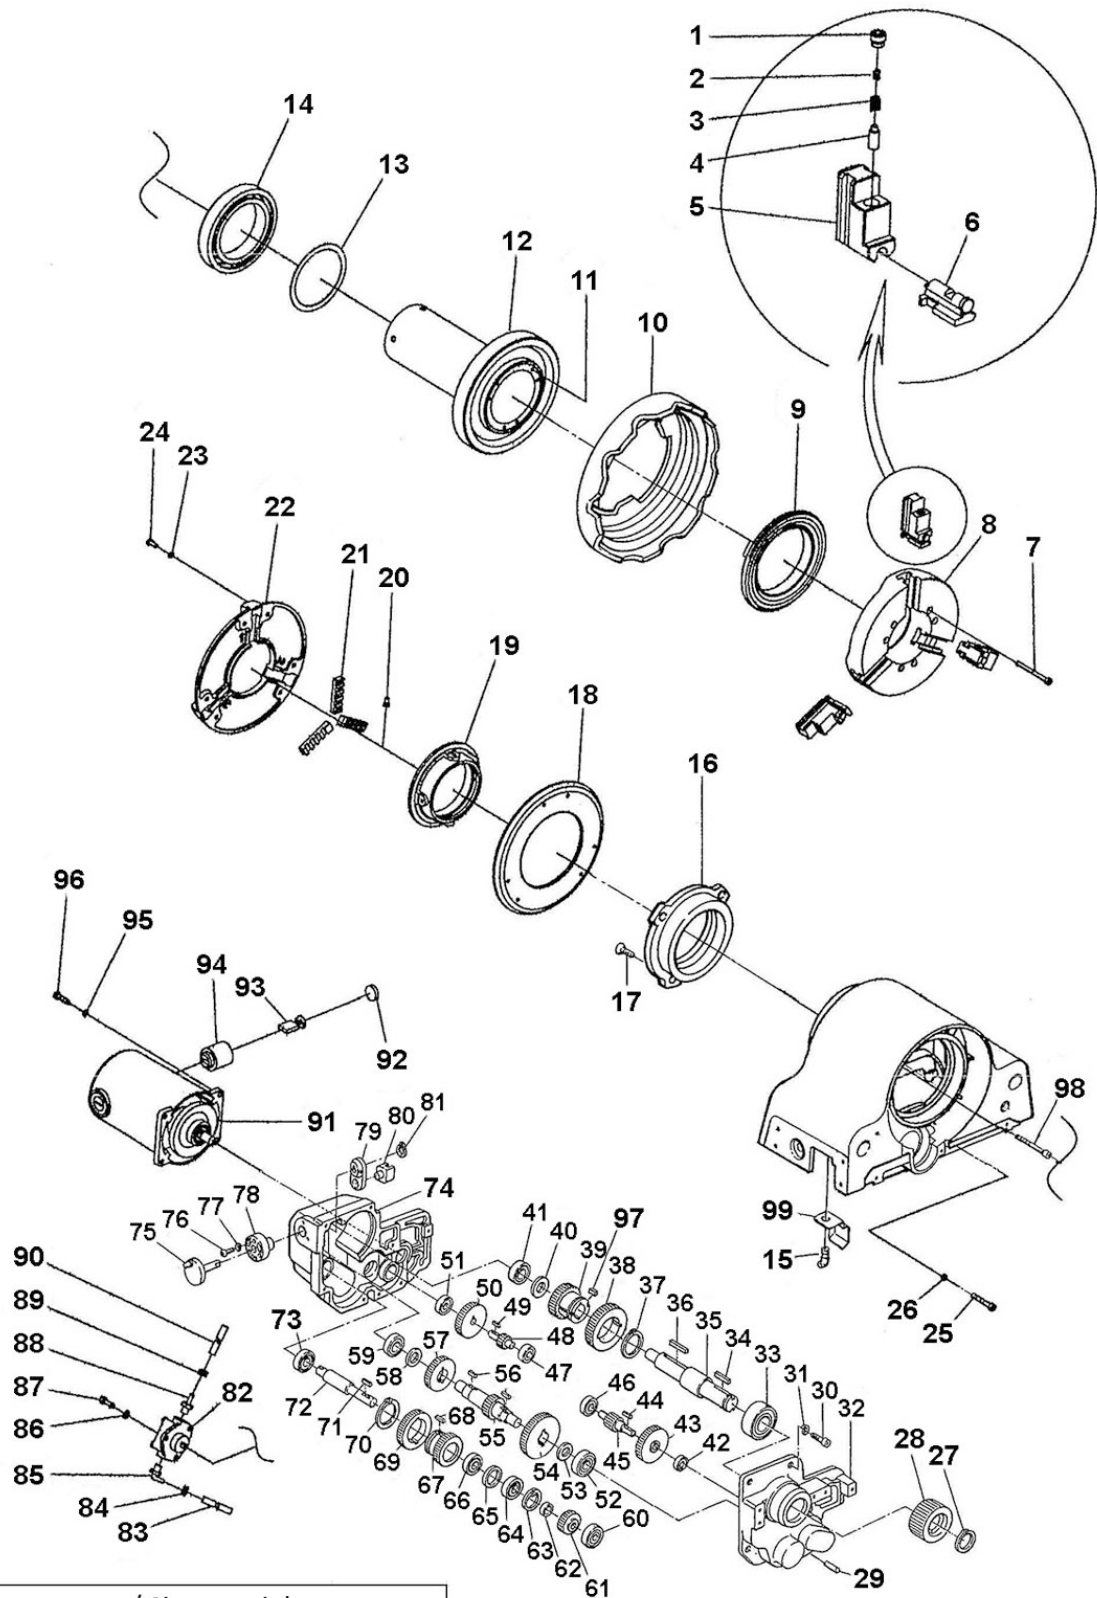

ab Seriennummer/ Since serial no:	
SUPERTRONIC 4SE AT 230V BSPT	608221
SUPERTRONIC 4SE AT 110V BSPT	701201