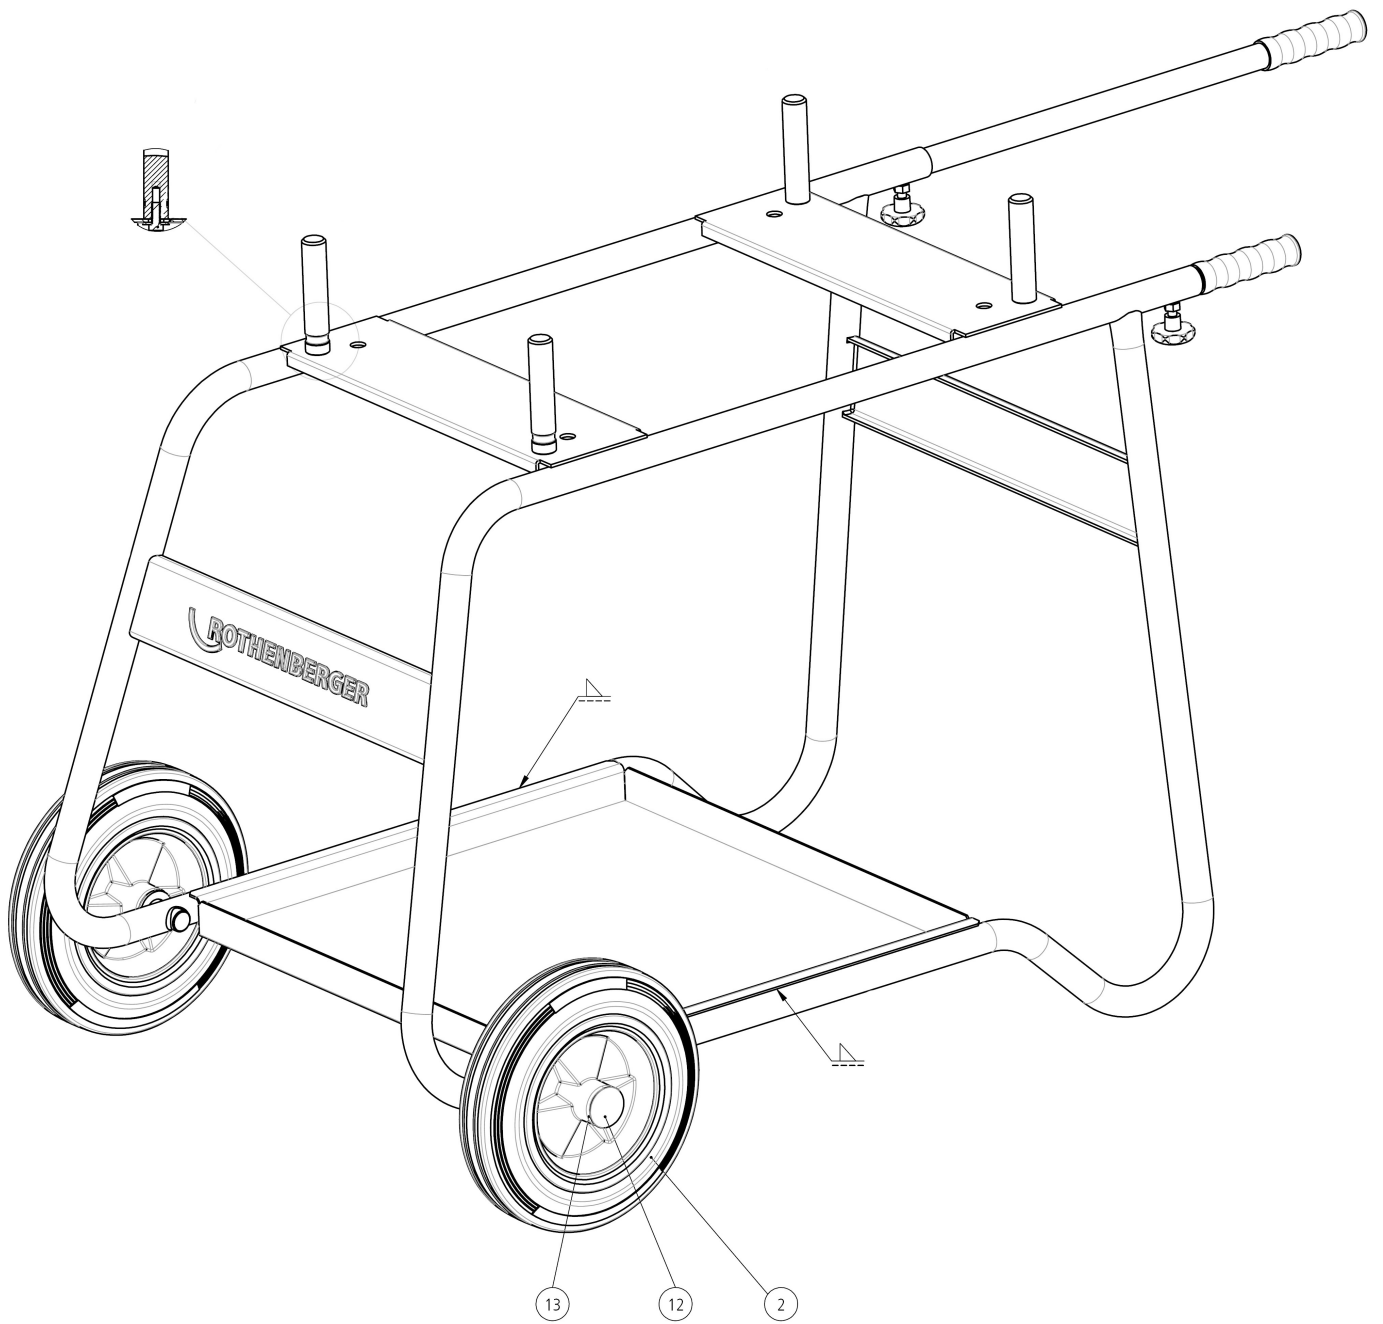

Transport Frame

No. 57050

dated: 01/17

Item no.	Description	Article no.	Quantity
2	Plastic wheel	1300000570	2
12	Cap for trolley	1500002276	2
13	Washer A 21 DIN 125	L81483	2

IMPORTANT! To assure safety and reliability, repairs, maintenance and adjustment must be performed by ROTHENBERGER Kelkheim or authorized Service-Centers. Always use Original-Service-Parts. Order your accessories and spare parts from your specialist retailer or using our Service After Sales hotline