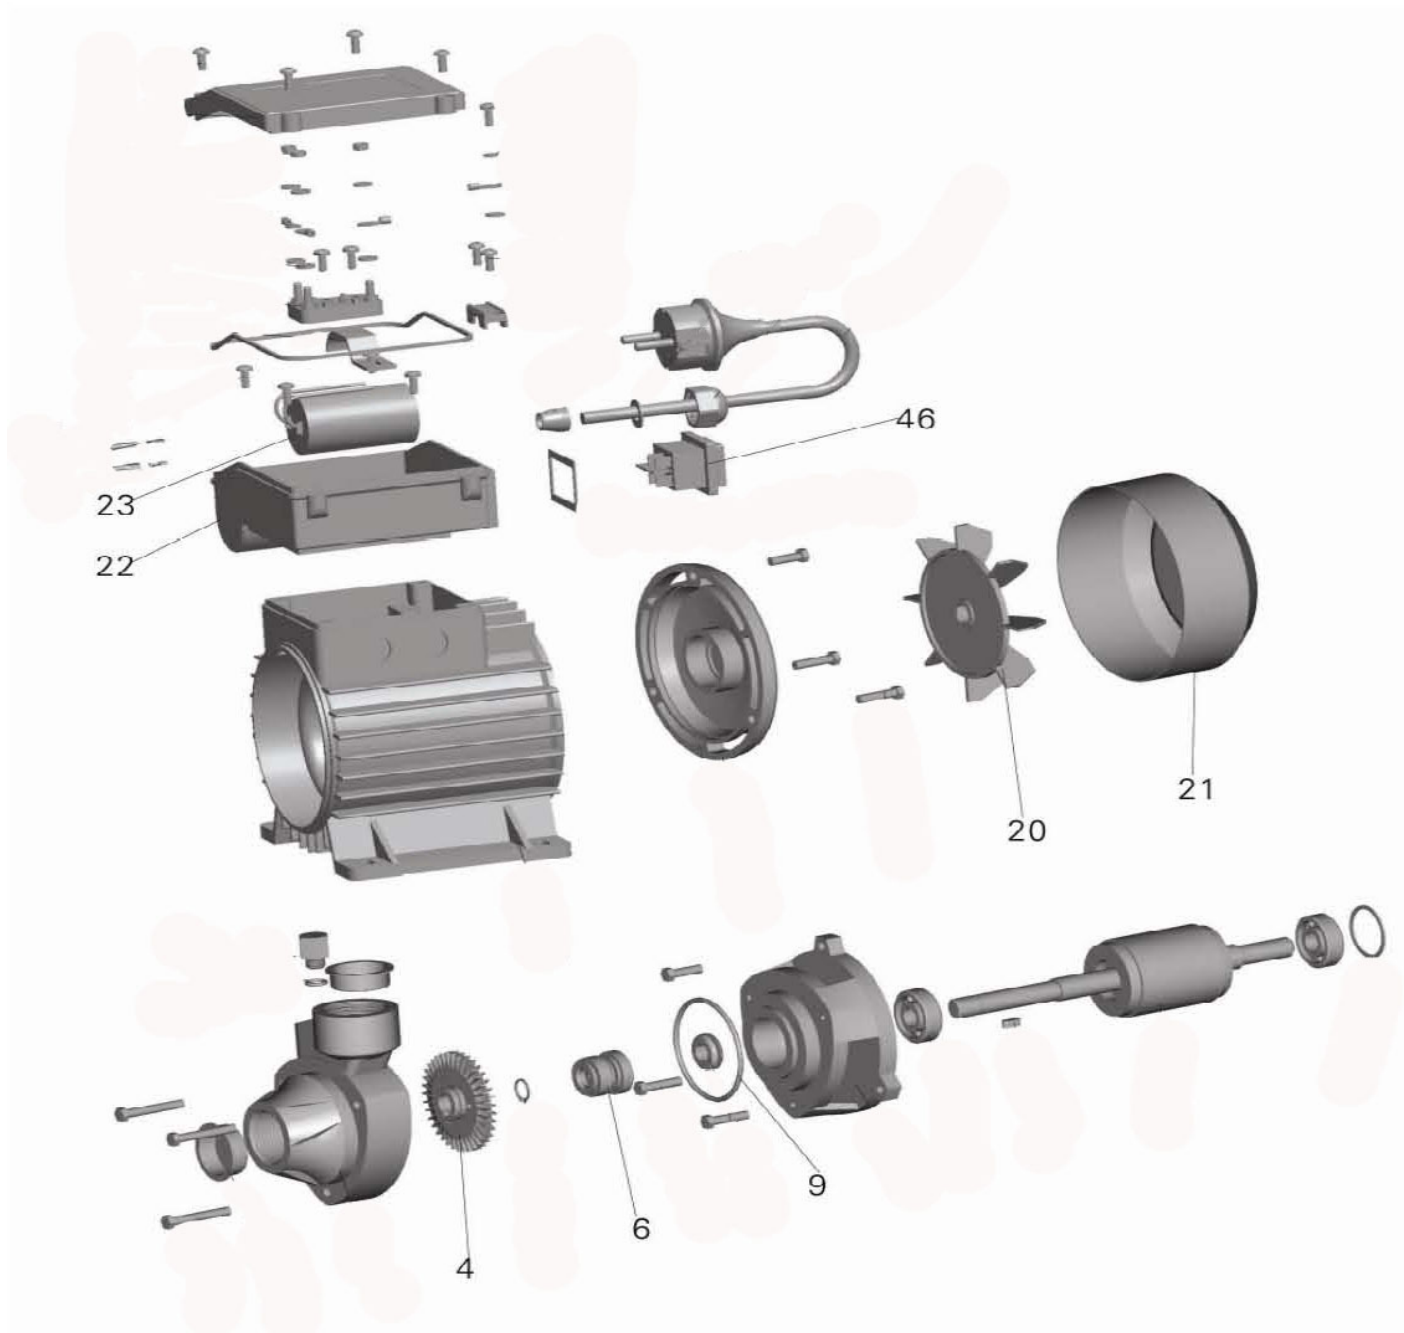

**ROSOLAR PUMP cpl.**  
**No. 150000135**

dated: 02/17

<b>Item no.</b>	<b>Description</b>	<b>Article no.</b>	<b>Quantity</b>
1	Hose set compl.	1500001190	1
2	Replacement container	1500001191	1
3	Thread nipple	1500001192	1
4	Motor ROSOLAR PUMP	1500001193	1
5	Pressure line filter IG 3/4 "	61453	1
6	Air wheel	1500001194	1
7	PVC Connection 90° Rosolar	1500002634	1
8	Suction hose Rosolar cpl.	1500002635	1
9	O-Ring 26 x 3 Rosolar	1500002633	3

**Motor ROSOLAR PUMP**  
**No. 1500001193**

dated: 11/15

<b>Item no.</b>	<b>Description</b>	<b>Article no.</b>	<b>Quantity</b>
4	Impeller	1500001195	1
6	Slide ring seal	1500001196	1
9	O-ring	1500001197	1
20	Fan wheel	1500001198	1
21	Fan cover	1500001200	1
22	Switchbox compl.	1500001201	1
23	Condensator 16 µm	1500001204	1
46	On-off-switch	1500001205	1