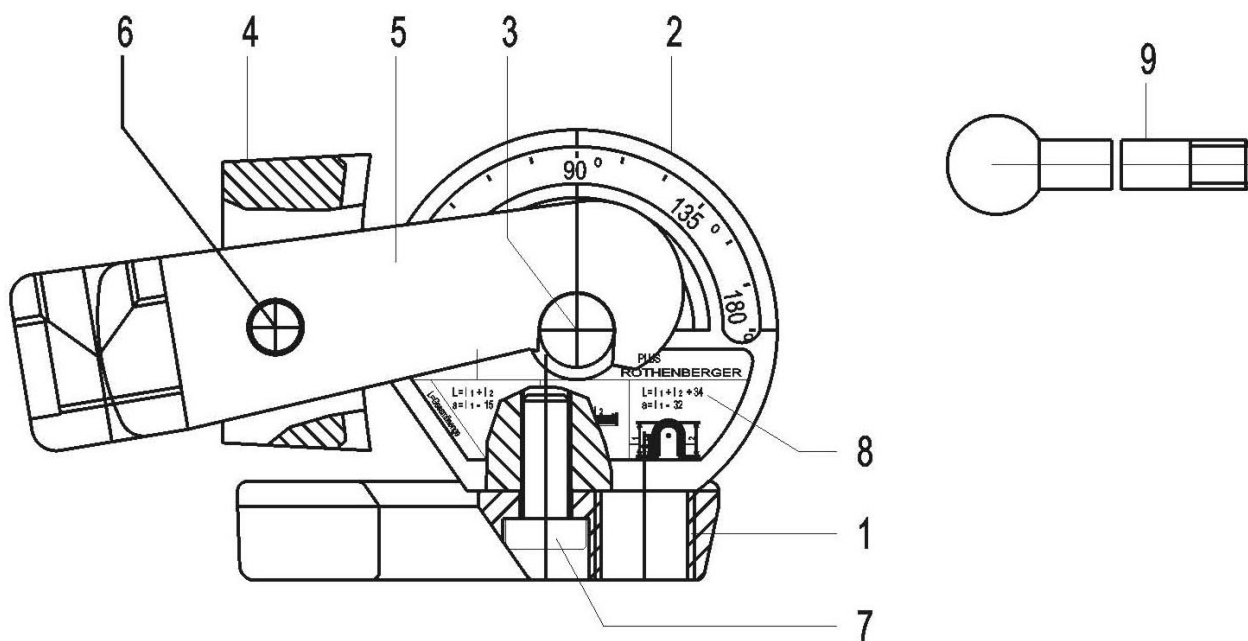

**ROBEND 15 mm 24515**  
**No. 24515**

dated: 04/15

**ROBEND 15 mm 24515**  
**No. 24515**

dated: 04/15

<b>Item no.</b>	<b>Description</b>	<b>Article no.</b>	<b>Quantity</b>
1	Base 15 mm	F82515	1
2	Bending formers 15 mm and axle	F82533	1
3	Axis 55x12 mm size 3	F82126	1
4	ROLUB Guide shoe 15 mm = 1/2"	25315	1
5	Bracket for 14 and 15 mm	F82832	1
6	Bolt size 3 (14 + 15 mm)	F88062	1
7	Screw M10x30 mm	F88401	1
8	Label for bending formers 1/2"	F92332	1
9	Handle f. 10 - 15 mm	25076	1